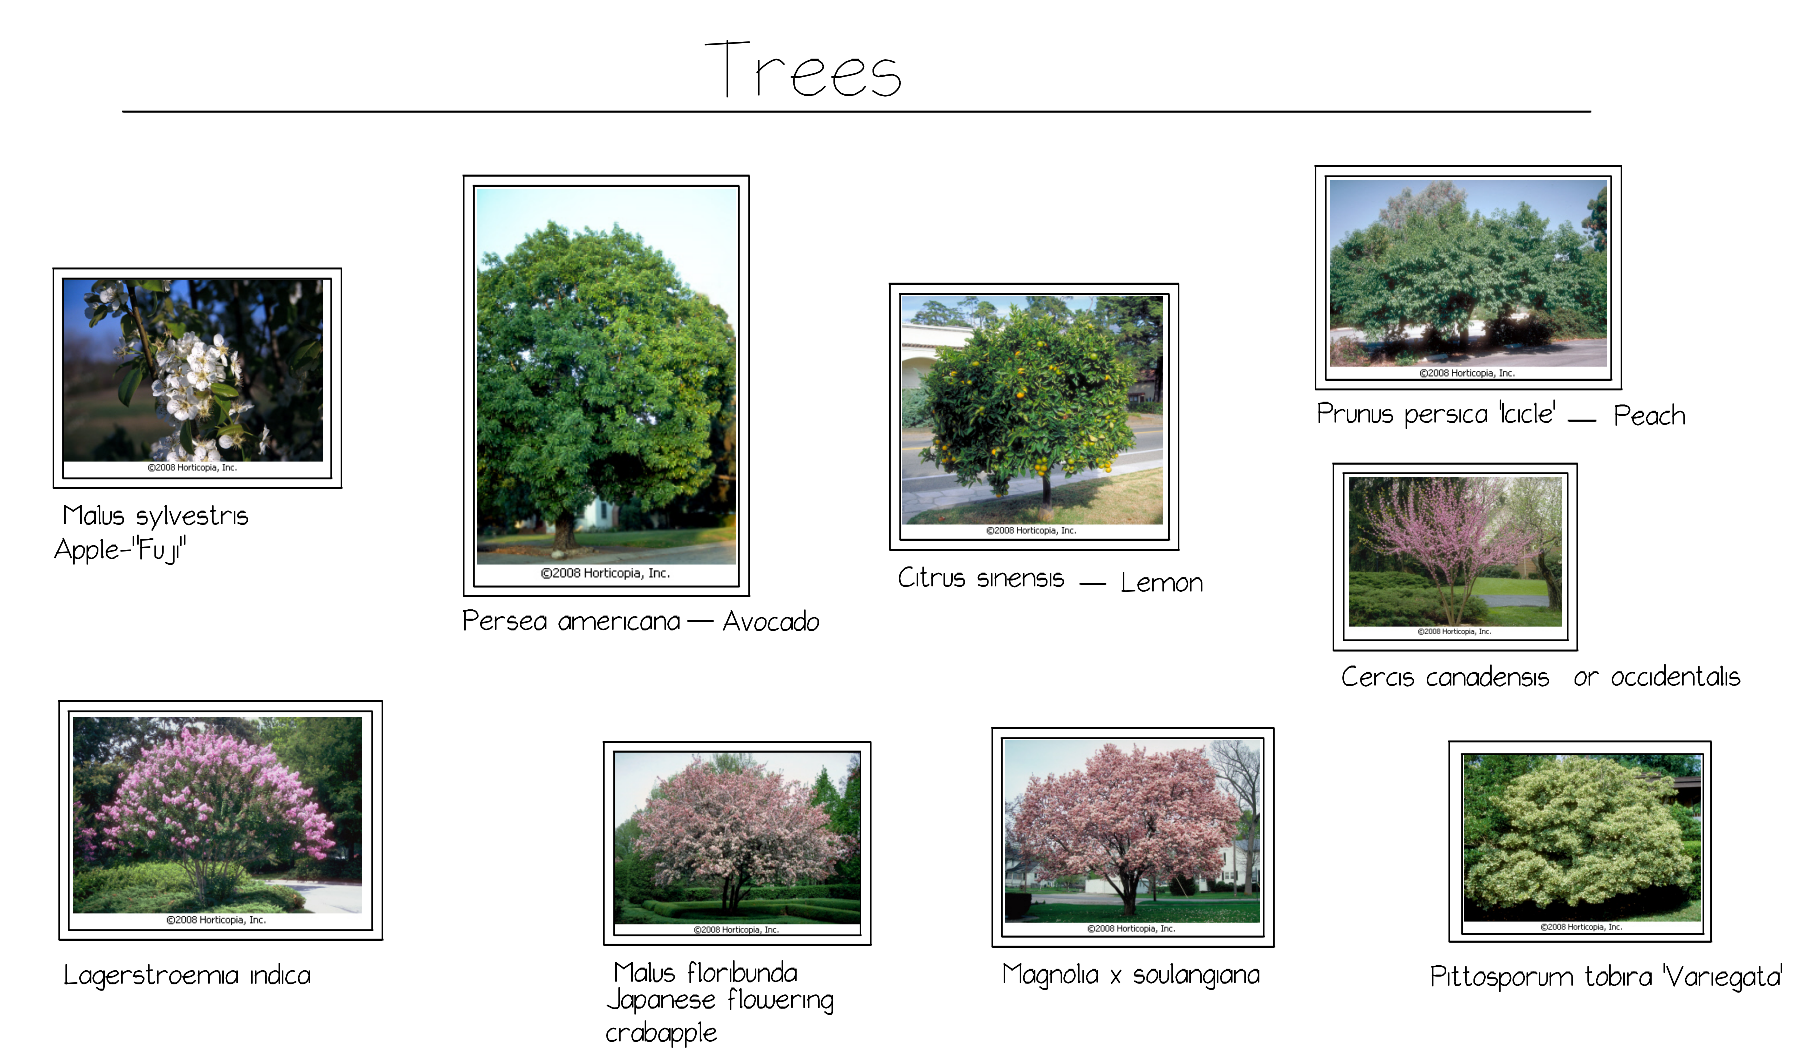

1 FLOWERING JAPANESE CRABAPPLE
Malus floribunda 15 gal

3 VAREGATA MOCK ORANGE
Pittosporum tobira 'Varegat' 5 gal

1 CREPEFLOWER
Lagerstroemia indica 15 gal-std

3 TRAILING LANTANA
Lantana montevidensis 1 gal

5 ROSE
Rosa 5 gal

1 MEYER LEMON
Citrus limon 'Meyer' 15 gal

3 GOLDFLAME HONEYSUCKLE
Lonicera x heckrottii 5 gal

3 COMMON PRIVET
Ligustrum vulgare 5 gal-col

1 NCSU DWARF DOUBLE RED FLOWERING PEACH
Prunus persica NCSU Dwarf Double Red None

7 PRATIA
Pratia pedunculata Flats within edges of flagstone

5 PURPLE BEAUTY WOOLLY THYME
Thymus praecox 'Purple Beauty' Flats around flagstone - inside edge

15 COMMON PRIVET
Ligustrum vulgare 15 gal-col

1 AVOCADO
Persea americana 15 gal

1 CHINESE MAGNOLIA
Magnolia x soulangiana 15 gal

4 COMMON PRIVET
Ligustrum vulgare 15 gal-col

1 CALIFORNIA REDBUD
Cercos occidentalis 15 gal

18 PERENNIAL PEA
Lathyrus latifolus 1 gal - may be substituted

9 MAGINATION FLORISTS VERBENA
Verbena tenuisecta 'Magination' 1 gal - may be substituted

This grouping to be repeated in 8 additional locations

This is the total # of plants for all 9 locations

1 CULTIVATED APPLE
Malus sylvestris 15 gal 'Fuji' or 'Gold'

No	Date	Description

Designed by
NATURE'S ART

For
Recent Project in Bel Air

SCALE: 1/8"	PROJECT NO:
DRAWN BY: Brian La Face	SHEET NO:
CHECKED BY:	
DATE:	
DATE OF PRINT: