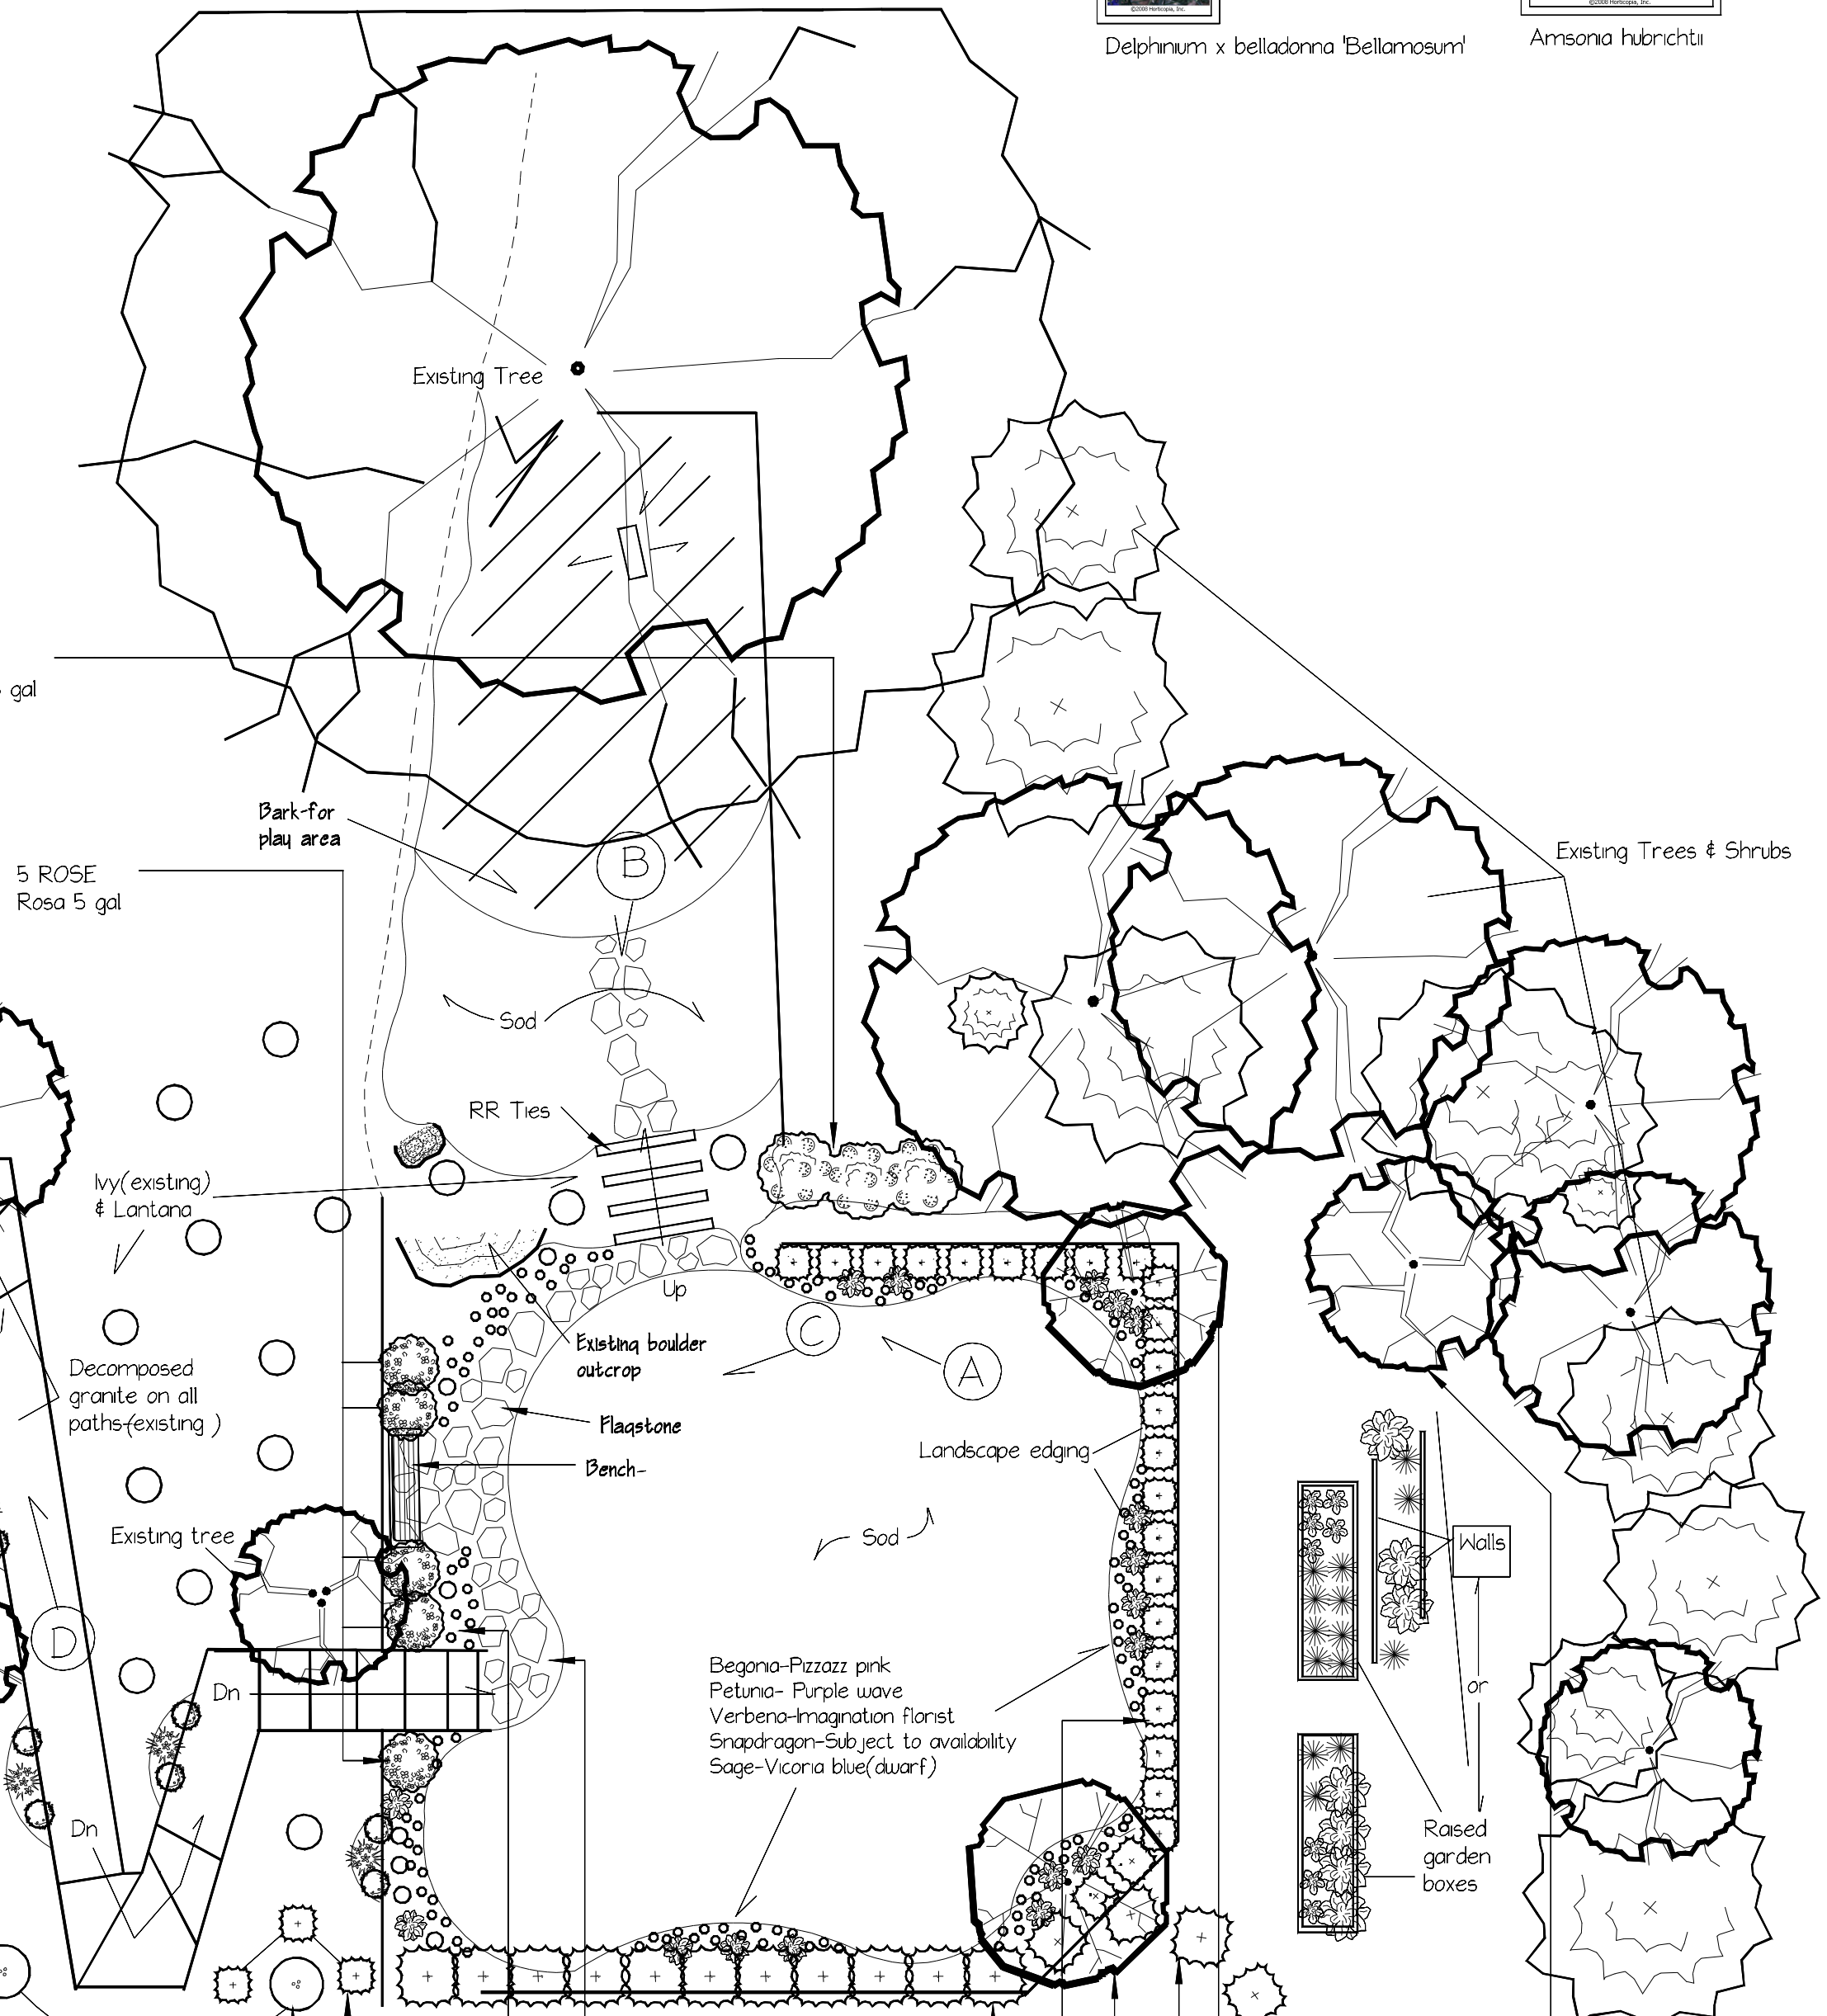

Qty	Botanical Name	Common Name	Size/Condition
Trees			
1	Cercos canadensis	REDBUD	15 gal
1	Citrus limon 'Meyer'	MEYER LEMON	15 gal
1	Lagerstroemia indica	CREPEFLOWER	15 gal-std
1	Magnolia x soulangiana	CHINESE MAGNOLIA	15 gal
1	Malus floribunda	FLOWERING JAPANESE CRABAPPLE	15 gal
1	Malus sylvestris	CULTIVATED APPLE	15 gal
1	Persea americana	AVOCADO	15 gal
1	Prunus persica NCSU Dwarf Double Red	NCSU DWARF DOUBLE RED FLOWERING PEACH	None
Shrubs			
1	Cercos occidentalis	CALIFORNIA REDBUD	15 gal
3	Lantana montevidensis	TRAILING LANTANA	1 gal
19	Ligustrum vulgare	COMMON PRIVET	15 gal-col
25	Ligustrum vulgare	COMMON PRIVET	5 gal-bush
3	Ligustrum vulgare	COMMON PRIVET	5 gal-col
3	Pittosporum tobira 'Varegat'	VAREGATA MOCK ORANGE	5 gal
5	Rosa	ROSE	5 gal
Perennials and Annuals			
2	Antirrhinum majus	SNAPDRAGON	flats
2	Begonia semperflorens-cultorum hybrids 'Pizzazz Pink'	PIZZAZZ PINK TUBEROUS BEGONIA	flats
2	Petunia x hybrida 'Purple Wave'	PURPLE WAVE GARDEN PETUNIA	flats
7	Pratia pedunculata	PRATIA	flats
2	Salvia farinacea 'Victoria Blue'	VICTORIA BLUE MEALY BLUE SAGE	flats
5	Thymus praecox 'Purple Beauty'	PURPLE BEAUTY WOOLLY THYME	flats
2	Verbena tenuisecta 'Magination'	MAGINATION FLORISTS VERBENA	flats
9	Verbena tenuisecta 'Magination'	MAGINATION FLORISTS VERBENA	1 gal
Vines			
18	Lathyrus latifolus	PERENNIAL PEA	1 gal
3	Lonicera x heckrottii	GOLDFLAME HONEYSUCKLE	5 gal